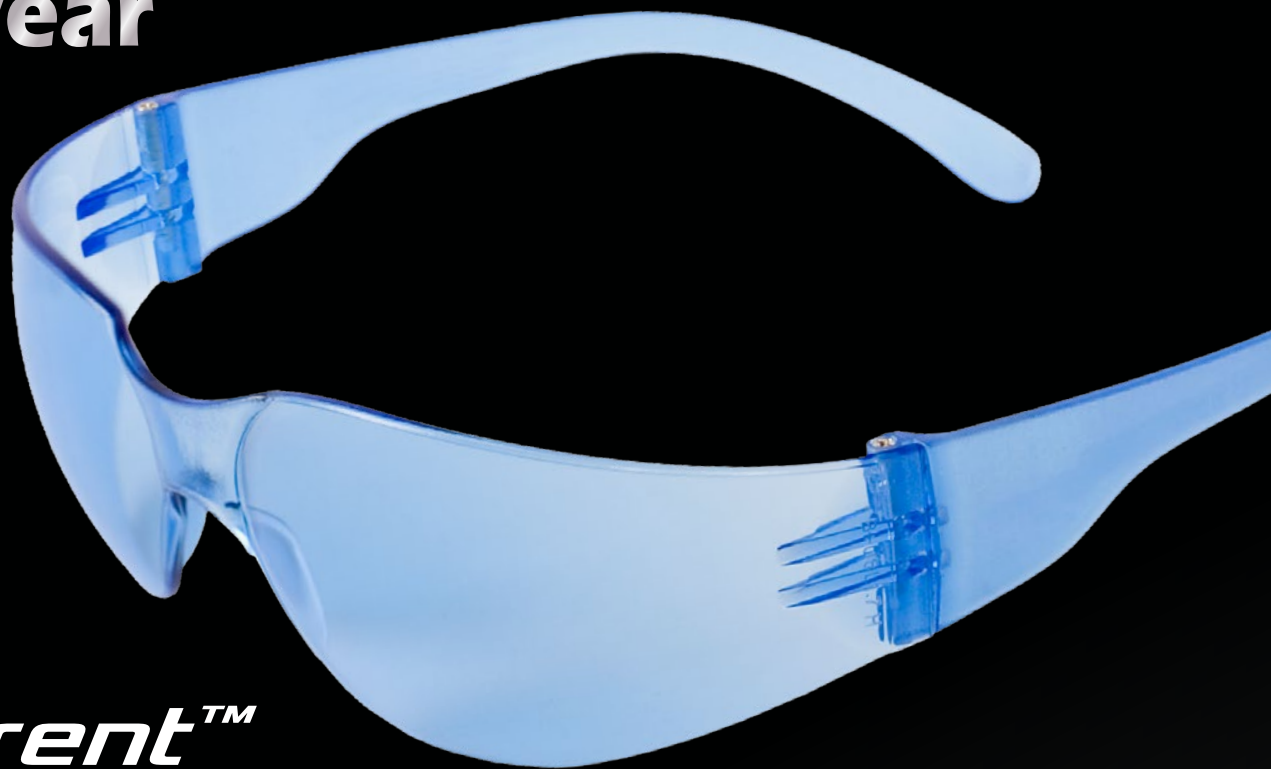

Bullhead Safety®

HPE

High Performance

Eyewear

Torrent™
Safety Eyewear

BH 125

LENS	Light Blue
FRAME COLOR	Crystal Blue

Description

The Torrent is a traditionally styled safety glass with a 10 base curve single mold lens. The wrap style affords maximum protection and full 180 degree peripheral acuity.

Product Specifications

Lens	Frame Color	Frame Type
LIGHT BLUE	CRYSTAL BLUE	FRAMELESS
Light Transmittance	Weight	Base Curve
69%	24 GRAMS	10

Bullhead Safety[®] Eyewear Technology

All Bullhead Safety Eyewear is made from 100% virgin materials

EXCEEDS
ANSI Z87.1-2015
STANDARDS

ANTI-SCRATCH
HARD COAT
TREATED LENS

FILTERS 99.9% OF
UVA/UVB/UV
LIGHT RAYS

TAPERED LENS
ELIMINATES
DISTORTION

ERGONOMIC FIT
RELIEVES
PRESSURE POINTS

Packaging Information

	Each	Inner Pack	Case
Quantity	1	12/dozen	12 dozen/case
Barcode	810292021108	10810292021105	20810292021102